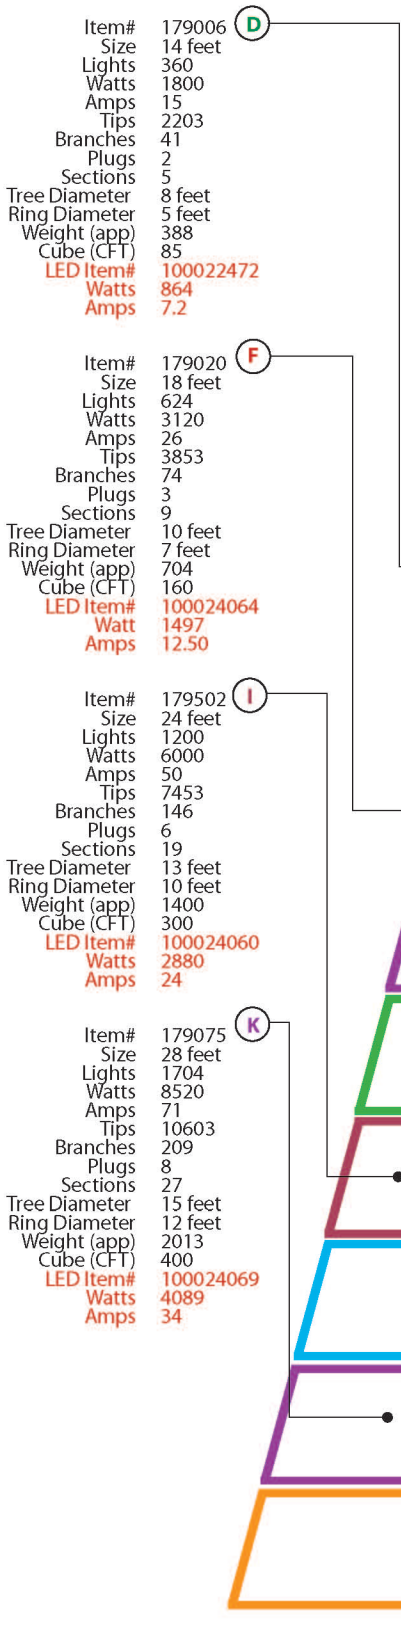

Woodland Pine Tower Tree

GKI Bethlehem Lighting®
 800-248-1434
 customer.service@gkilights.com
 www.gkilights.com ~ 2008

Item# 179006 **D**
 Size 14 feet
 Lights 360
 Watts 1800
 Amps 15
 Tips 2203
 Branches 41
 Plugs 2
 Sections 5
 Tree Diameter 8 feet
 Ring Diameter 5 feet
 Weight (app) 388
 Cube (CFT) 85
LED Item# 100022472
Watts 864
Amps 7.2

Item# 179020 **F**
 Size 18 feet
 Lights 624
 Watts 3120
 Amps 26
 Tips 3853
 Branches 74
 Plugs 3
 Sections 9
 Tree Diameter 10 feet
 Ring Diameter 7 feet
 Weight (app) 704
 Cube (CFT) 160
LED Item# 100024064
Watts 1497
Amps 12.50

Item# 179502 **I**
 Size 24 feet
 Lights 1200
 Watts 6000
 Amps 50
 Tips 7453
 Branches 146
 Plugs 6
 Sections 19
 Tree Diameter 13 feet
 Ring Diameter 10 feet
 Weight (app) 1400
 Cube (CFT) 300
LED Item# 100024060
Watts 2880
Amps 24

Item# 179013 **E**
 Size 16 feet
 Lights 480
 Watts 2400
 Amps 20
 Tips 2953
 Branches 56
 Plugs 2
 Sections 7
 Tree Diameter 9 feet
 Ring Diameter 6 feet
 Weight (app) 535
 Cube (CFT) 135
LED Item# 100024063
Watts 1152
Amps 9.6